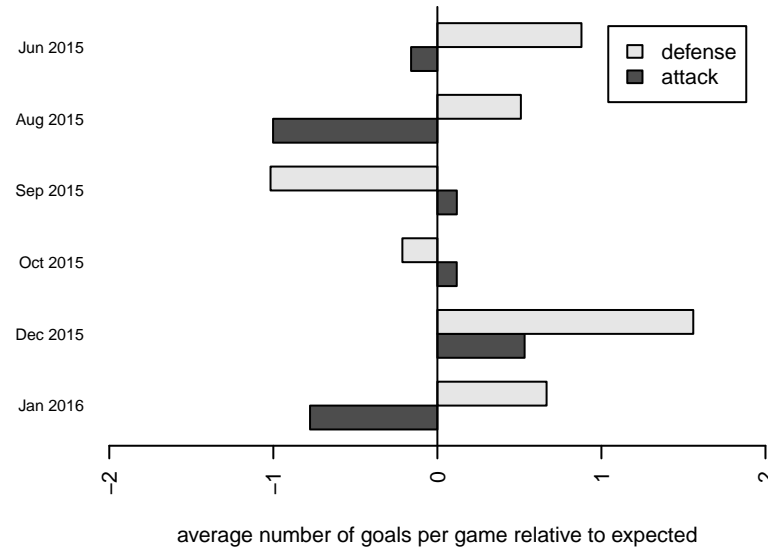

Performance relative to 13 month average