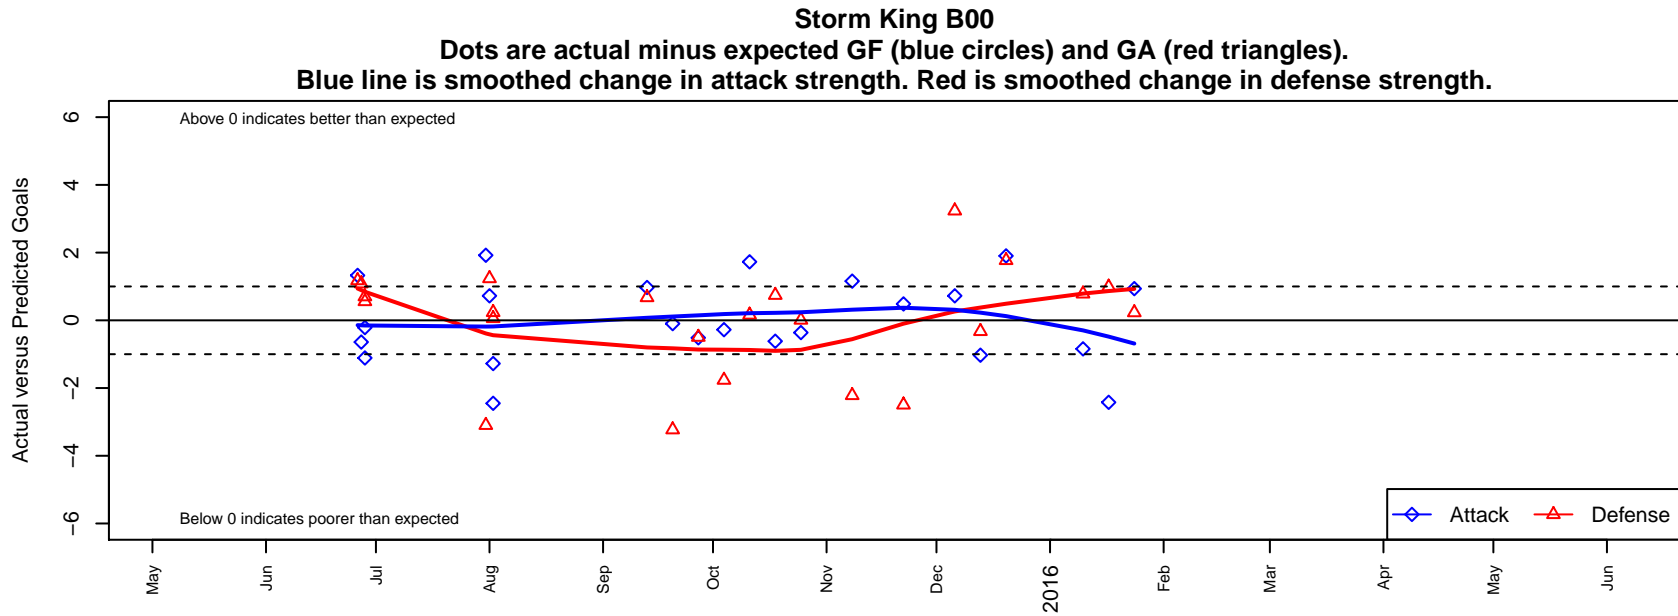

Storm King B00

Storm King SC
 Port Angeles, WA
 B00 total strength=1249
 attack=6.94 defense=3.24
 fall league = NPSL Div 1 U15
 notes= Ioffrida 2014-5

alt names used:
 Storm King 00
 Storm King BU15 00
 Storm King B00 – B15
 Storm King Ioffrida

Venues played:
 2015 Clash At the Border Silver/Bronze U15
 2015 Dungeness Cup BU15 Olympic
 2015 NPSL Division 1 U15
 2015 Founders Cup B00

**attack and defense variance (black dot)
relative to other teams
and top 10 in region**