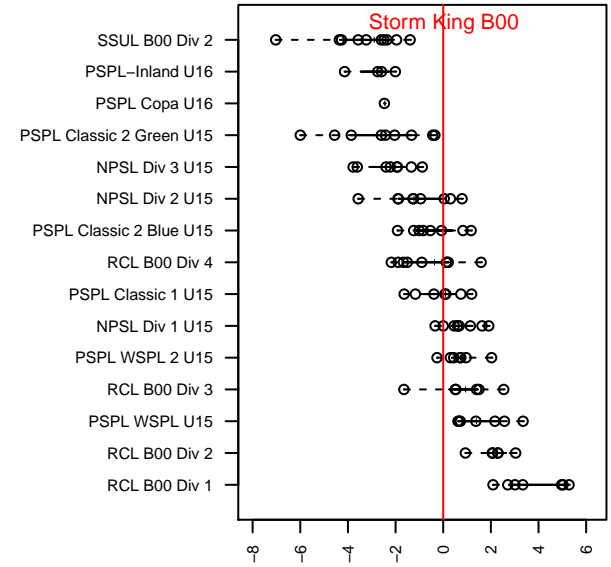

**attack and defense rating
relative to others at age
and all opponents in last 13 months**