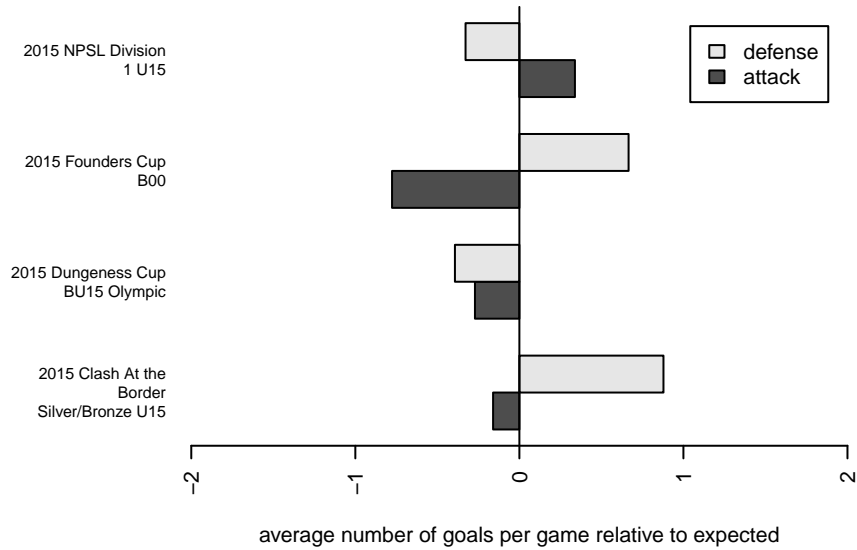

Performance relative to 13 month average